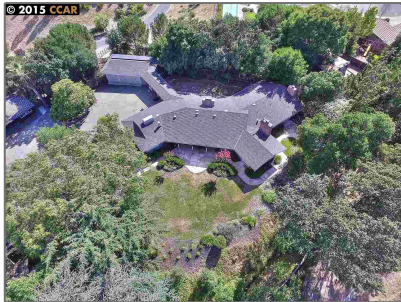

# Lots And Land For Sale

0 Sqft - 200 HENRY LN, SAN RAMON, California  
94583

## Basic [Details](#)

Property Type: **Lots And Land**

Listing Type: **For Sale**

Listing ID: **40939880**

Price: **\$1,950,000**

Bedrooms: **0**

Bathrooms: **0**

Half Bathrooms: **0**

Square Footage: **0 Sqft**

Year Built: **0**

Lot Area: **102,366 Sqft**