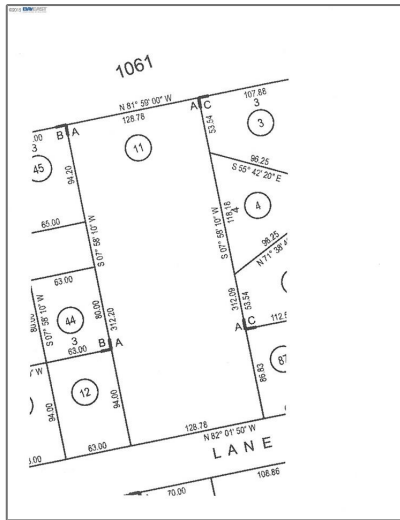

Lots And Land For Sale

0 Sqft - 4562 Edwards Lane, CASTRO VALLEY,
California 94546

Basic [Details](#)

Property Type: **Lots And Land**

Listing Type: **For Sale**

Listing ID: **40939869**

Price: **\$988,800**

Bedrooms: **0**

Bathrooms: **0**

Half Bathrooms: **0**

Square Footage: **0 Sqft**

Year Built: **0**

Lot Area: **40,374 Sqft**

Features

View:

[Forest](#)

Address [Map](#)

Country: **US**

State: **CA**

County: **Alameda**

City: **CASTRO VALLEY**

Zipcode: **94546**

Street: **Edwards Lane**

Street Number: **4562**

Floor Number: **0**

Longitude: **W123° 56' 31.6"**

Latitude: **N37° 42' 4.1"**

Agent [Info](#)

✉ ashwin@plexoware.com

-
