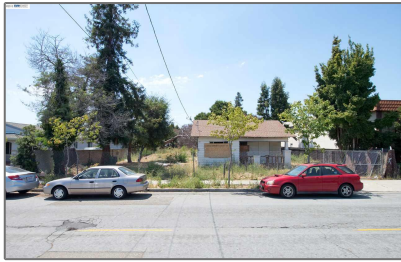

# Lots And Land For Sale

0 Sqft - 21091 Wilbeam Ave, CASTRO VALLEY,  
California 94546

## Basic [Details](#)

Property Type:	<b>Lots And Land</b>
Listing Type:	<b>For Sale</b>
Listing ID:	<b>40939852</b>
Price:	<b>\$849,900</b>
Bedrooms:	<b>0</b>
Bathrooms:	<b>0</b>
Half Bathrooms:	<b>0</b>
Square Footage:	<b>0 Sqft</b>
Year Built:	<b>0</b>
Lot Area:	<b>20,713 Sqft</b>

## Address [Map](#)

Country:	<b>US</b>
State:	<b>CA</b>
County:	<b>Alameda</b>
City:	<b>CASTRO VALLEY</b>
Zipcode:	<b>94546</b>
Street:	<b>Wilbeam Ave</b>
Street Number:	<b>21091</b>
Floor Number:	<b>0</b>
Longitude:	<b>W123° 55' 20.3"</b>
Latitude:	<b>N37° 41' 31"</b>