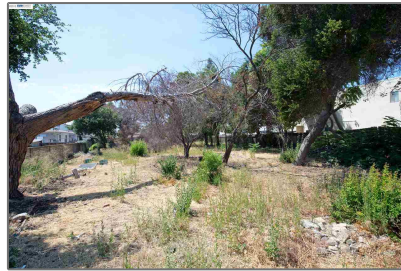

# Lots And Land For Sale

0 Sqft - 21091 Wilbeam Ave, CASTRO VALLEY,  
California 94546

## Basic [Details](#)

Property Type:	<b>Lots And Land</b>
Listing Type:	<b>For Sale</b>
Listing ID:	<b>40939852</b>
Price:	<b>\$849,900</b>
Bedrooms:	<b>0</b>
Bathrooms:	<b>0</b>
Half Bathrooms:	<b>0</b>
Square Footage:	<b>0 Sqft</b>
Year Built:	<b>0</b>
Lot Area:	<b>20,713 Sqft</b>