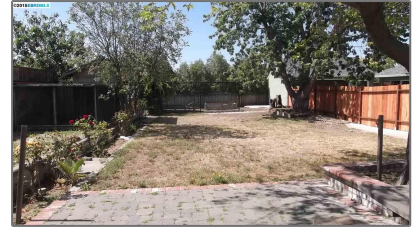

Lots And Land For Sale

0 Sqft - 4515 EDWARDS LANE, CASTRO VALLEY,
California 94546

Basic [Details](#)

Property Type:	Lots And Land
Listing Type:	For Sale
Listing ID:	40939831
Price:	\$289,000
Bedrooms:	0
Bathrooms:	0
Half Bathrooms:	0
Square Footage:	0 Sqft
Year Built:	0
Lot Area:	8,295 Sqft