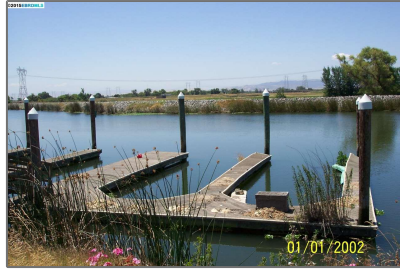

Lots And Land For Sale

0 Sqft - 2200 TAYLOR RD, BETHEL ISLAND,
California 94511

Basic [Details](#)

Property Type:	Lots And Land
Listing Type:	For Sale
Listing ID:	40939789
Price:	\$120,000
Bedrooms:	0
Bathrooms:	0
Half Bathrooms:	0
Square Footage:	0 Sqft
Year Built:	0
Lot Area:	9,675 Sqft

Address [Map](#)

Country:	US
State:	CA
County:	Contra Costa
City:	BETHEL ISLAND
Zipcode:	94511
Street:	TAYLOR RD
Street Number:	2200
Floor Number:	0

Features

View:

[Panoramic, Delta, Mt
Diablo, Water](#)

Longitude: **W122° 20' 39.4"**