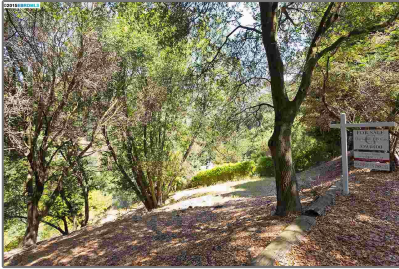

Lots And Land For Sale

0 Sqft - 0 GYPSY LANE, BERKELEY, California
94705

Basic [Details](#)

Property Type: **Lots And Land**

Listing Type: **For Sale**

Listing ID: **40939772**

Price: **\$475,000**

Bedrooms: **0**

Bathrooms: **0**

Half Bathrooms: **0**

Square Footage: **0 Sqft**

Year Built: **0**

Lot Area: **15,300 Sqft**

Features

View:

[Canyon, Hills](#)