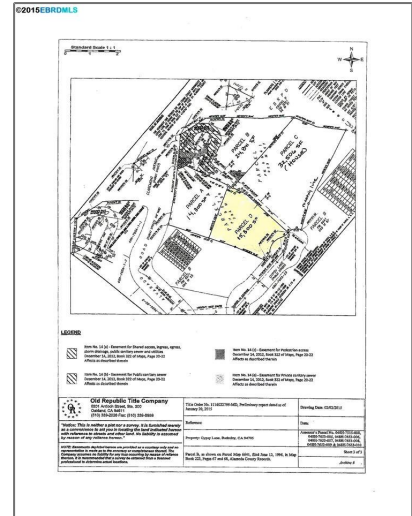

Lots And Land For Sale

0 Sqft - 0 GYPSY LANE, BERKELEY, California
94705

Basic [Details](#)

Property Type: **Lots And Land**

Listing Type: **For Sale**

Listing ID: **40939772**

Price: **\$475,000**

Bedrooms: **0**

Bathrooms: **0**

Half Bathrooms: **0**

Square Footage: **0 Sqft**

Year Built: **0**

Lot Area: **15,300 Sqft**

Features

View:

[Canyon, Hills](#)

Address [Map](#)

Country: **US**

State: **CA**

County: **Alameda**

City: **BERKELEY**

Zipcode: **94705**

Street: **GYPSY LANE**

Street Number: **0**