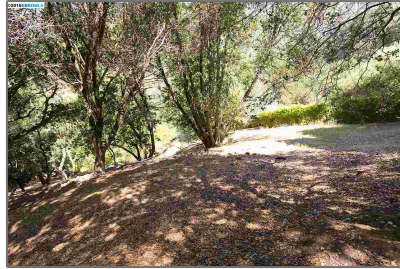

Lots And Land For Sale

0 Sqft - 0 GYPSY LANE, BERKELEY, California
94705

Basic [Details](#)

Property Type: **Lots And Land**

Listing Type: **For Sale**

Listing ID: **40939772**

Price: **\$475,000**

Bedrooms: **0**

Bathrooms: **0**

Half Bathrooms: **0**

Square Footage: **0 Sqft**

Year Built: **0**

Lot Area: **15,300 Sqft**

Features

View:

[Canyon, Hills](#)