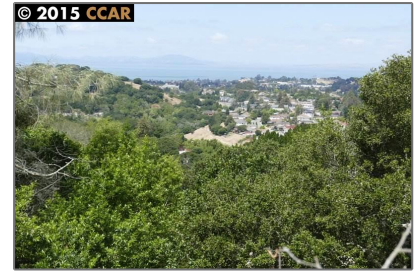

# Lots And Land For Sale

0 Sqft - 5800 skyline drive, EL SOBRANTE,  
California 94803

## Basic [Details](#)

Property Type:	<b>Lots And Land</b>
Listing Type:	<b>For Sale</b>
Listing ID:	<b>40939763</b>
Price:	<b>\$120,000</b>
Bedrooms:	<b>0</b>
Bathrooms:	<b>0</b>
Half Bathrooms:	<b>0</b>
Square Footage:	<b>0 Sqft</b>
Year Built:	<b>0</b>
Lot Area:	<b>43,430 Sqft</b>

## Address [Map](#)

Country:	<b>US</b>
State:	<b>CA</b>
County:	<b>Contra Costa</b>
City:	<b>EL SOBRANTE</b>
Zipcode:	<b>94803</b>
Street:	<b>skyline drive</b>
Street Number:	<b>5800</b>
Floor Number:	<b>0</b>
Longitude:	<b>W123° 43' 7"</b>
Latitude:	<b>N37° 58' 48.9"</b>