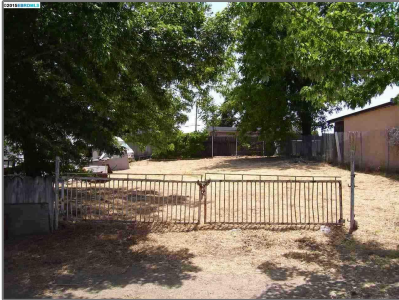

## Basic [Details](#)

Property Type:	<b>Lots And Land</b>
Listing Type:	<b>For Sale</b>
Listing ID:	<b>40939755</b>
Price:	<b>\$49,000</b>
Bedrooms:	<b>0</b>
Bathrooms:	<b>0</b>
Half Bathrooms:	<b>0</b>
Square Footage:	<b>0 Sqft</b>
Year Built:	<b>0</b>
Lot Area:	<b>5,400 Sqft</b>