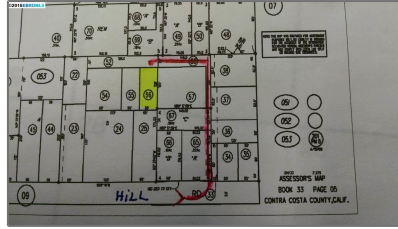

## Basic [Details](#)

Property Type:	<b>Lots And Land</b>
Listing Type:	<b>For Sale</b>
Listing ID:	<b>40939755</b>
Price:	<b>\$49,000</b>
Bedrooms:	<b>0</b>
Bathrooms:	<b>0</b>
Half Bathrooms:	<b>0</b>
Square Footage:	<b>0 Sqft</b>
Year Built:	<b>0</b>
Lot Area:	<b>5,400 Sqft</b>

## Address [Map](#)

Country:	<b>US</b>
State:	<b>CA</b>
County:	<b>Contra Costa</b>
City:	<b>OAKLEY</b>
Zipcode:	<b>94561-2740</b>
Street:	<b>APPLGATE LN</b>
Street Number:	<b>41</b>
Floor Number:	<b>0</b>
Longitude:	<b>W122° 18' 29.3"</b>
Latitude:	<b>N37° 58' 29.1"</b>