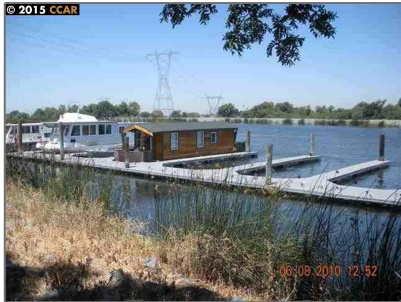

Lots And Land For Sale

0 Sqft - 2550 Dutch Slough Road, OAKLEY,
California 94561-5015

Basic [Details](#)

Property Type:	Lots And Land
Listing Type:	For Sale
Listing ID:	40939744
Price:	\$317,500
Bedrooms:	0
Bathrooms:	0
Half Bathrooms:	0
Square Footage:	0 Sqft
Year Built:	0
Lot Area:	137,649 Sqft

Address [Map](#)

Country:	US
State:	CA
County:	Contra Costa
City:	OAKLEY
Zipcode:	94561-5015
Street:	Dutch Slough Road
Street Number:	2550
Floor Number:	0

Features

View:

[Delta](#)

Longitude: **W122° 21' 5.1"**