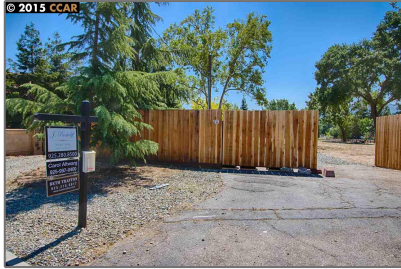

# Lots And Land For Sale

0 Sqft - 99 STEPHANIE LN, ALAMO, California  
94507

## Basic [Details](#)

Property Type:	<b>Lots And Land</b>
Listing Type:	<b>For Sale</b>
Listing ID:	<b>40939743</b>
Price:	<b>\$1,595,000</b>
Bedrooms:	<b>0</b>
Bathrooms:	<b>0</b>
Half Bathrooms:	<b>0</b>
Square Footage:	<b>0 Sqft</b>
Year Built:	<b>0</b>
Lot Area:	<b>40,946 Sqft</b>