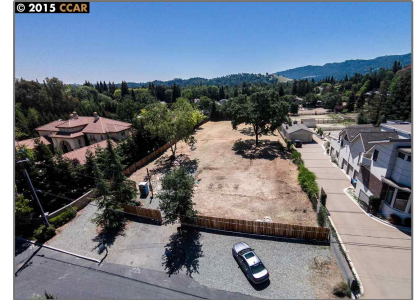

# Lots And Land For Sale

0 Sqft - 99 STEPHANIE LN, ALAMO, California  
94507

## Basic [Details](#)

Property Type:	<b>Lots And Land</b>
Listing Type:	<b>For Sale</b>
Listing ID:	<b>40939743</b>
Price:	<b>\$1,595,000</b>
Bedrooms:	<b>0</b>
Bathrooms:	<b>0</b>
Half Bathrooms:	<b>0</b>
Square Footage:	<b>0 Sqft</b>
Year Built:	<b>0</b>
Lot Area:	<b>40,946 Sqft</b>