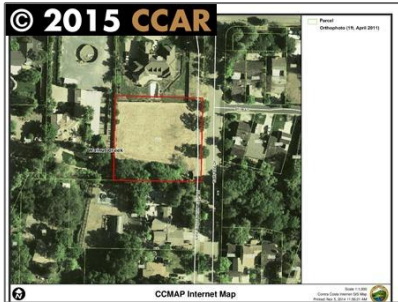

# Lots And Land For Sale

0 Sqft - 808 TRAILS END DRIVE, WALNUT CREEK, California 94598

## Basic [Details](#)

Property Type: **Lots And Land**

Listing Type: **For Sale**

Listing ID: **40939687**

Price: **\$600,000**

Bedrooms: **0**

Bathrooms: **0**

Half Bathrooms: **0**

Square Footage: **0 Sqft**

Year Built: **0**

Lot Area: **35,589 Sqft**

## Address [Map](#)

Country: **US**

State: **CA**

County: **Contra Costa**

City: **WALNUT CREEK**

Zipcode: **94598**

Street: **TRAILS END DRIVE**

Street Number: **808**