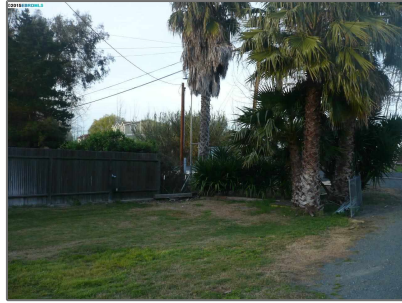

Lots And Land For Sale

0 Sqft - 1686 Taylor Rd., BETHEL ISLAND,
California 94511

Basic [Details](#)

Property Type:	Lots And Land
Listing Type:	For Sale
Listing ID:	40939671
Price:	\$78,000
Bedrooms:	0
Bathrooms:	0
Half Bathrooms:	0
Square Footage:	0 Sqft
Year Built:	0
Lot Area:	10,048 Sqft

Address [Map](#)

Country:	US
State:	CA
County:	Contra Costa
City:	BETHEL ISLAND
Zipcode:	94511
Street:	Taylor Rd.
Street Number:	1686
Floor Number:	0
Longitude:	W122° 20' 12.1"
Latitude:	N38° 1' 45.2"

Agent [Info](#)