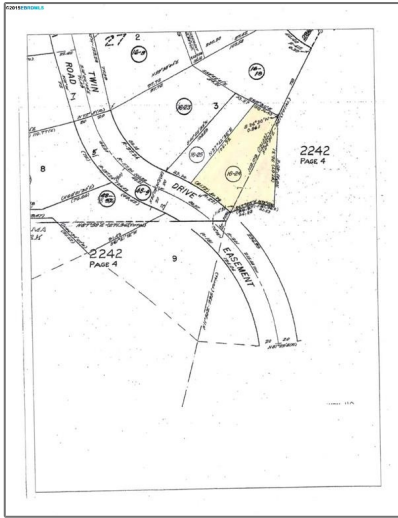

# Lots And Land For Sale

0 Sqft - 8 Maybeck Twin Drive, BERKELEY, California 94708

## Basic Details

Property Type:	<b>Lots And Land</b>
Listing Type:	<b>For Sale</b>
Listing ID:	<b>40939668</b>
Price:	<b>\$565,000</b>
Bedrooms:	<b>0</b>
Bathrooms:	<b>0</b>
Half Bathrooms:	<b>0</b>
Square Footage:	<b>0 Sqft</b>
Year Built:	<b>0</b>
Lot Area:	<b>6,240 Sqft</b>

## Address Map

Country:	<b>US</b>
State:	<b>CA</b>
County:	<b>Alameda</b>

Longitude: **W123° 44' 35.2"**

Latitude: **N37° 52' 54.3"**