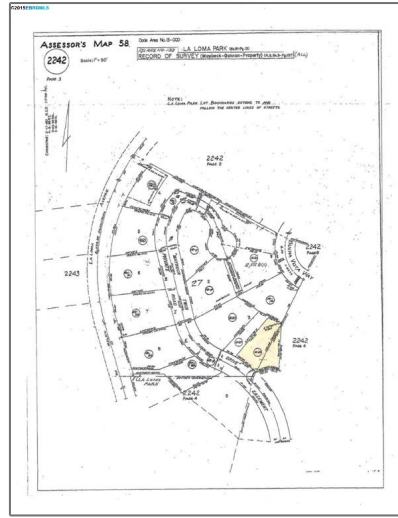

# Lots And Land For Sale

0 Sqft - 8 Maybeck Twin Drive, BERKELEY, California 94708

## Basic Details

Property Type:	<b>Lots And Land</b>
Listing Type:	<b>For Sale</b>
Listing ID:	<b>40939668</b>
Price:	<b>\$565,000</b>
Bedrooms:	<b>0</b>
Bathrooms:	<b>0</b>
Half Bathrooms:	<b>0</b>
Square Footage:	<b>0 Sqft</b>
Year Built:	<b>0</b>
Lot Area:	<b>6,240 Sqft</b>

## Address Map

Country:	<b>US</b>
State:	<b>CA</b>
County:	<b>Alameda</b>

Longitude: **W123° 44' 35.2"**

Latitude: **N37° 52' 54.3"**