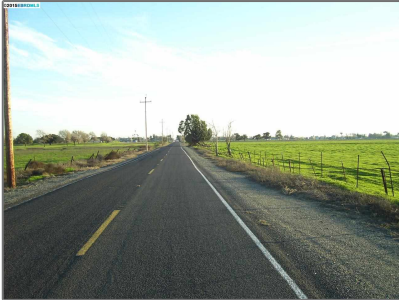

Lots And Land For Sale

0 Sqft - 6901 BETHEL ISLAND RD, BETHEL ISLAND, California 94511

Basic [Details](#)

Property Type: **Lots And Land**

Listing Type: **For Sale**

Listing ID: **40939636**

Price: **\$3,300,000**

State: **CA**

County: **Contra Costa**

City: **BETHEL ISLAND**

Zipcode: **94511**

Street: **BETHEL ISLAND RD**

Street Number: **6901**

Features

View: