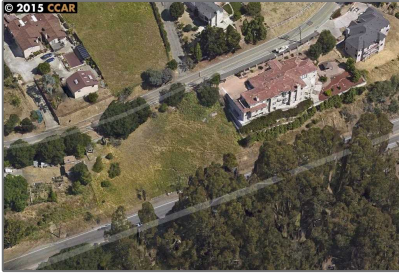

Lots And Land For Sale

0 Sqft - 0 Jensen Road, CASTRO VALLEY,
California 94546

Basic [Details](#)

Property Type:	Lots And Land
Listing Type:	For Sale
Listing ID:	40939635
Price:	\$220,000
Bedrooms:	0
Bathrooms:	0
Half Bathrooms:	0
Square Footage:	0 Sqft
Year Built:	0
Lot Area:	11,520 Sqft

Address [Map](#)

Country:	US
State:	CA
County:	Alameda
City:	CASTRO VALLEY
Zipcode:	94546
Street:	Jensen Road
Street Number:	0
Floor Number:	0
Longitude:	W123° 57' 9.7"
Latitude:	N37° 41' 53"

Agent [Info](#)