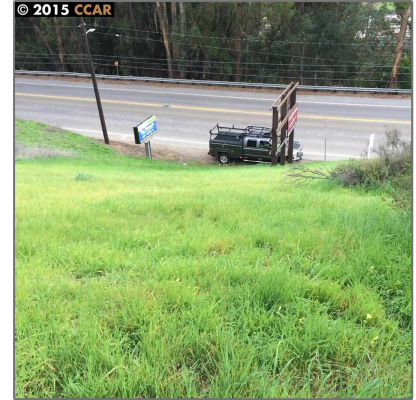

Lots And Land For Sale

0 Sqft - 0 Jensen Road, CASTRO VALLEY,
California 94546

Basic [Details](#)

Property Type:	Lots And Land
Listing Type:	For Sale
Listing ID:	40939635
Price:	\$220,000
Bedrooms:	0
Bathrooms:	0
Half Bathrooms:	0
Square Footage:	0 Sqft
Year Built:	0
Lot Area:	11,520 Sqft