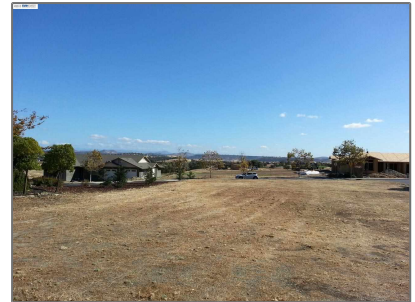

Lots And Land For Sale

0 Sqft - 141 Leaf Crest Ct, COPPEROPOLIS, California 95228

Basic [Details](#)

| | |
|-----------------|----------------------|
| Property Type: | Lots And Land |
| Listing Type: | For Sale |
| Listing ID: | 40939607 |
| Price: | \$48,999 |
| Bedrooms: | 0 |
| Bathrooms: | 0 |
| Half Bathrooms: | 0 |
| Square Footage: | 0 Sqft |
| Year Built: | 0 |
| Lot Area: | 18,731 Sqft |