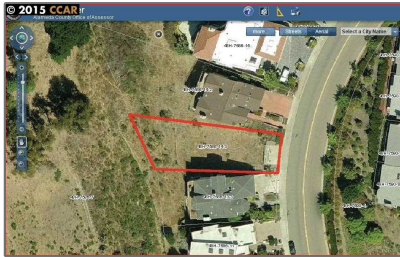

Lots And Land For Sale

0 Sqft - 640 HILLER DRIVE, OAKLAND, California
94618

Basic Details

Property Type:	Lots And Land
Listing Type:	For Sale
Listing ID:	40939593
Price:	\$489,000
Bedrooms:	0
Bathrooms:	0
Half Bathrooms:	0
Square Footage:	0 Sqft
Year Built:	0
Lot Area:	6,335 Sqft

Features

View:

[Panoramic, Downtown, Canyon, Hills, Bay, City Lights, San Francisco, Golden Gate Bridge, Bay Bridge](#)

Address Map

Country:	US
State:	CA
County:	Alameda
City:	OAKLAND
Zipcode:	94618
Street:	HILLER DRIVE
Street Number:	640
Floor Number:	0