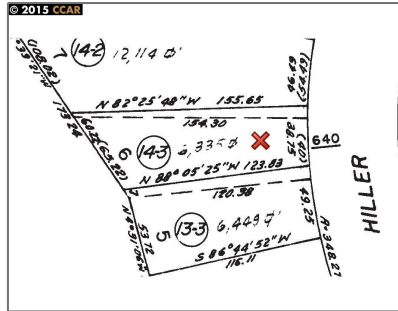

Lots And Land For Sale

0 Sqft - 640 HILLER DRIVE, OAKLAND, California
94618

Basic Details

Property Type:	Lots And Land
Listing Type:	For Sale
Listing ID:	40939593
Price:	\$489,000
Bedrooms:	0
Bathrooms:	0
Half Bathrooms:	0
Square Footage:	0 Sqft
Year Built:	0
Lot Area:	6,335 Sqft

Features

View:

[Panoramic, Downtown, Canyon, Hills, Bay, City Lights, San Francisco, Golden Gate Bridge, Bay Bridge](#)

Address Map

Country:	US
State:	CA
County:	Alameda
City:	OAKLAND
Zipcode:	94618
Street:	HILLER DRIVE
Street Number:	640
Floor Number:	0

Longitude: **W123° 46' 13.1"**

Latitude: **N37° 51' 7.7"**

Agent [Info](#)

✉ ashwin@plexoware.com

-
