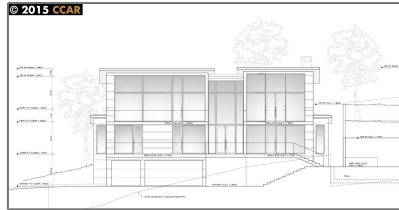

# Lots And Land For Sale

0 Sqft - 0 BILTMORE DR, ALAMO, California  
94507

## Basic [Details](#)

Property Type:	<b>Lots And Land</b>
Listing Type:	<b>For Sale</b>
Listing ID:	<b>40939582</b>
Price:	<b>\$395,000</b>
Bedrooms:	<b>0</b>
Bathrooms:	<b>0</b>
Half Bathrooms:	<b>0</b>
Square Footage:	<b>0 Sqft</b>
Year Built:	<b>0</b>
Lot Area:	<b>28,314 Sqft</b>