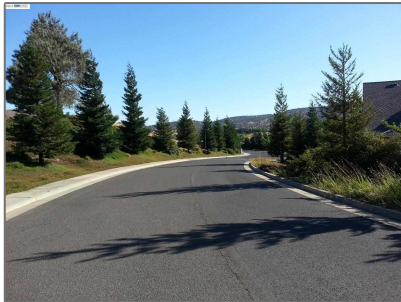

# Lots And Land For Sale

0 Sqft - 57 Summit Lane, COPPEROPOLIS,  
California 95228

## Basic [Details](#)

Property Type:	<b>Lots And Land</b>
Listing Type:	<b>For Sale</b>
Listing ID:	<b>40939552</b>
Price:	<b>\$75,432</b>
Bedrooms:	<b>0</b>
Bathrooms:	<b>0</b>
Half Bathrooms:	<b>0</b>
Square Footage:	<b>0 Sqft</b>
Year Built:	<b>0</b>
Lot Area:	<b>37,026 Sqft</b>