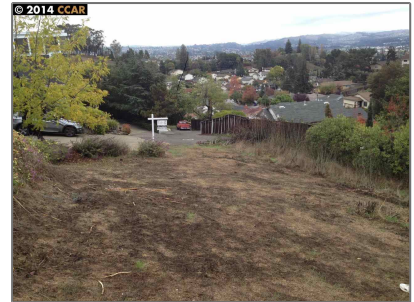

Lots And Land For Sale

0 Sqft - 0 Karris Lane, CASTRO VALLEY,
California 94546

Basic [Details](#)

Property Type:	Lots And Land
Listing Type:	For Sale
Listing ID:	40939509
Price:	\$225,000
Bedrooms:	0
Bathrooms:	0
Half Bathrooms:	0
Square Footage:	0 Sqft
Year Built:	0
Lot Area:	7,021 Sqft

Address [Map](#)

Country:	US
State:	CA
County:	Alameda
City:	CASTRO VALLEY
Zipcode:	94546
Street:	Karris Lane
Street Number:	0
Floor Number:	0
Longitude:	W123° 54' 0.2"
Latitude:	N37° 42' 12.2"

Agent [Info](#)