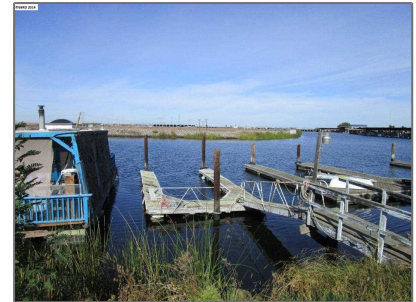

Lots And Land For Sale

0 Sqft - 1274 TAYLOR RD, BETHEL ISLAND,
California 94511

Basic [Details](#)

| | |
|-----------------|----------------------|
| Property Type: | Lots And Land |
| Listing Type: | For Sale |
| Listing ID: | 40939477 |
| Price: | \$99,900 |
| Bedrooms: | 0 |
| Bathrooms: | 0 |
| Half Bathrooms: | 0 |
| Square Footage: | 0 Sqft |
| Year Built: | 0 |
| Lot Area: | 9,250 Sqft |

Address [Map](#)

| | |
|----------------|----------------------|
| Country: | US |
| State: | CA |
| County: | Contra Costa |
| City: | BETHEL ISLAND |
| Zipcode: | 94511 |
| Street: | TAYLOR RD |
| Street Number: | 1274 |
| Floor Number: | 0 |