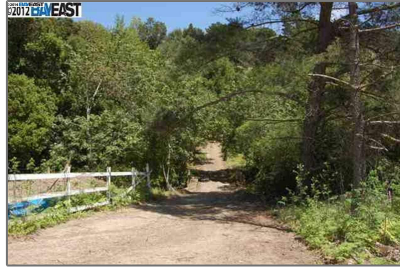

# Lots And Land For Sale

0 Sqft - 22148 Eden Canyon Road, CASTRO VALLEY, California 94552