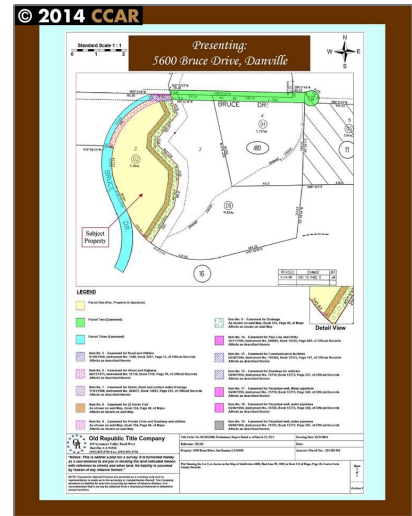

Lots And Land For Sale

0 Sqft - 5600 BRUCE DR, PLEASANTON,
California 94566

Basic Details

Property Type:	Lots And Land
Listing Type:	For Sale
Listing ID:	40939446
Price:	\$979,000
Bedrooms:	0
Bathrooms:	0
Half Bathrooms:	0
Square Footage:	0 Sqft
Year Built:	0
Lot Area:	234,353 Sqft

Address Map

Country:	US
State:	CA
County:	Alameda
City:	PLEASANTON
Zipcode:	94566

Features

View:

Hills

Street: **BRUCE DR**

Street Number: **5600**

Floor Number: **0**

Longitude: **W122° 8' 27.5"**

Latitude: **N37° 47' 40.4"**

Agent [Info](#)

✉ ashwin@plexoware.com

-
