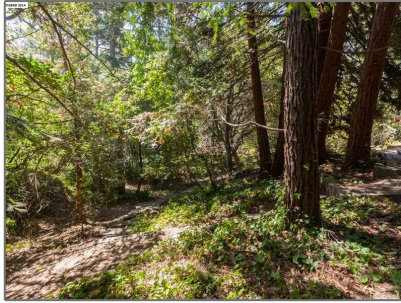

Lots And Land For Sale

0 Sqft - 0 Maxwelton, PIEDMONT, California
94618

Basic [Details](#)

| | |
|-----------------|----------------------|
| Property Type: | Lots And Land |
| Listing Type: | For Sale |
| Listing ID: | 40939401 |
| Price: | \$395,000 |
| Bedrooms: | 0 |
| Bathrooms: | 0 |
| Half Bathrooms: | 0 |
| Square Footage: | 0 Sqft |
| Year Built: | 0 |
| Lot Area: | 11,033 Sqft |