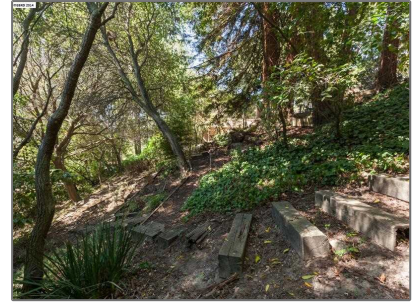

Lots And Land For Sale

0 Sqft - 0 Maxwelton, PIEDMONT, California
94618

Basic [Details](#)

| | |
|-----------------|----------------------|
| Property Type: | Lots And Land |
| Listing Type: | For Sale |
| Listing ID: | 40939401 |
| Price: | \$395,000 |
| Bedrooms: | 0 |
| Bathrooms: | 0 |
| Half Bathrooms: | 0 |
| Square Footage: | 0 Sqft |
| Year Built: | 0 |
| Lot Area: | 11,033 Sqft |