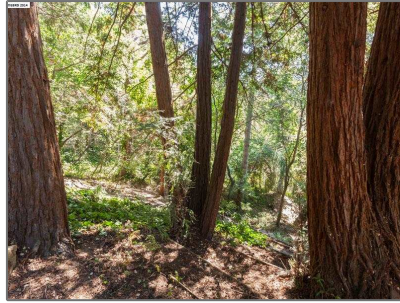

Lots And Land For Sale

0 Sqft - 0 Maxwelton, PIEDMONT, California
94618

Basic [Details](#)

| | |
|-----------------|----------------------|
| Property Type: | Lots And Land |
| Listing Type: | For Sale |
| Listing ID: | 40939401 |
| Price: | \$395,000 |
| Bedrooms: | 0 |
| Bathrooms: | 0 |
| Half Bathrooms: | 0 |
| Square Footage: | 0 Sqft |
| Year Built: | 0 |
| Lot Area: | 11,033 Sqft |