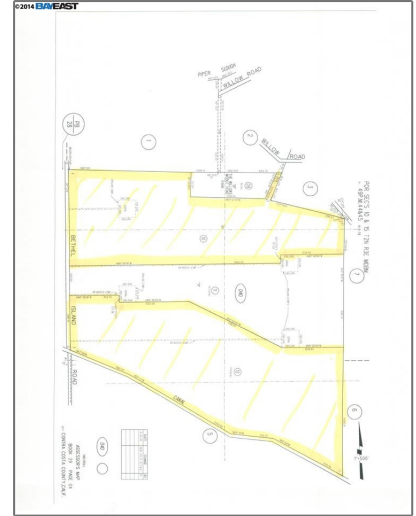

Lots And Land For Sale

0 Sqft - Bethel Island Rd, BETHEL ISLAND,
California 94511

Basic [Details](#)

Property Type: **Lots And Land**

Listing Type: **For Sale**

Listing ID: **40939356**

Price: **\$1,125,000**

Bedrooms: **0**

Bathrooms: **0**

Half Bathrooms: **0**

Square Footage: **0 Sqft**

Year Built: **0**

Lot Area: **13,903,900 Sqft**

Features

View:

[Mt Diablo](#)

Address [Map](#)

Country: **US**

State: **CA**

County: **Contra Costa**

City: **BETHEL ISLAND**

Zipcode: **94511**

Street: **Bethel Island Rd**