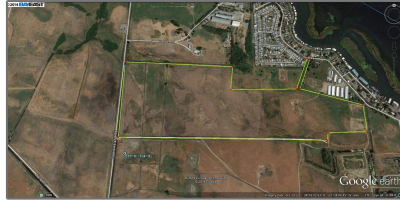

Lots And Land For Sale

0 Sqft - Bethel Island Rd, BETHEL ISLAND,
California 94511

Basic [Details](#)

Property Type: **Lots And Land**

Listing Type: **For Sale**

Listing ID: **40939356**

Price: **\$1,125,000**

[Mt Diablo](#)

Address [Map](#)

Country: **US**

State: **CA**

County: **Contra Costa**

City: **BETHEL ISLAND**

Zipcode: **94511**

Street: **Bethel Island Rd**