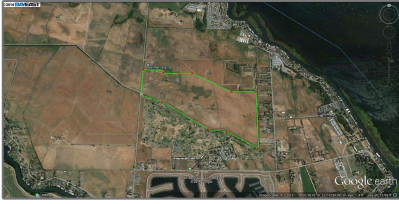

Lots And Land For Sale

0 Sqft - Bethel Island Rd, BETHEL ISLAND,
California 94511

Basic [Details](#)

Property Type: **Lots And Land**

Listing Type: **For Sale**

Listing ID: **40939356**

Price: **\$1,125,000**

[Mt Diablo](#)

Address [Map](#)

Country: **US**

State: **CA**

County: **Contra Costa**

City: **BETHEL ISLAND**

Zipcode: **94511**

Street: **Bethel Island Rd**