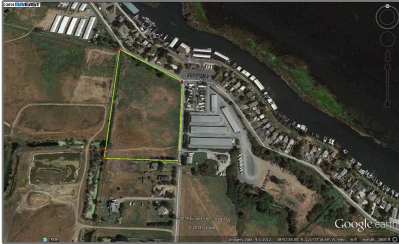

Lots And Land For Sale

0 Sqft - 0 WILLOW RD, BETHEL ISLAND,
California 94511

Basic [Details](#)

Property Type:	Lots And Land
Listing Type:	For Sale
Listing ID:	40939354
Price:	\$190,000
Bedrooms:	0
Bathrooms:	0
Half Bathrooms:	0
Square Footage:	0 Sqft
Year Built:	0
Lot Area:	541,450 Sqft

Address [Map](#)

Country:	US
State:	CA
County:	Contra Costa
City:	BETHEL ISLAND
Zipcode:	94511
Street:	WILLOW RD
Street Number:	0
Floor Number:	0
Longitude:	W122° 22' 40.2"
Latitude:	N38° 1' 58.5"

Agent [Info](#)