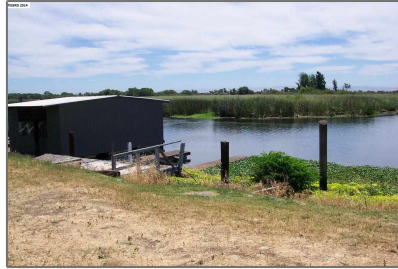

# Lots And Land For Sale

0 Sqft - 4162 STONE RD, BETHEL ISLAND,  
California 94511