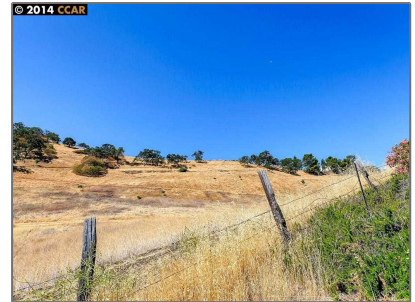

Lots And Land For Sale

0 Sqft - 0 BRODIA WAY, WALNUT CREEK,
California 94598-4931

Basic [Details](#)

Property Type:	Lots And Land
Listing Type:	For Sale
Listing ID:	40939325
Price:	$600,000
Bedrooms:	0
Bathrooms:	0
Half Bathrooms:	0
Square Footage:	0 Sqft
Year Built:	0
Lot Area:	39,988 Sqft

Address [Map](#)

Country:	US
State:	CA
County:	Contra Costa
City:	WALNUT CREEK
Zipcode:	94598-4931
Street:	BRODIA WAY
Street Number:	0
Floor Number:	0

Features

☒ View:

[Canyon, Hills, Valley, Mt
Diablo, Ridge, Mountains](#)