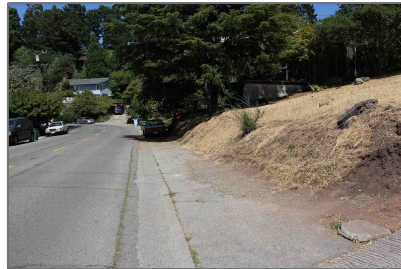

Lots And Land For Sale

0 Sqft - 0 GRIZZLY PEAK BLVD, BERKELEY,
California 94708-1124

Basic [Details](#)

Property Type:	Lots And Land
Listing Type:	For Sale
Listing ID:	40939324
Price:	\$299,000
Bedrooms:	0
Bathrooms:	0
Half Bathrooms:	0
Square Footage:	0 Sqft
Year Built:	0
Lot Area:	5,555 Sqft

Features

View:

[Bay, Water](#)

Address [Map](#)

Country:	US
State:	CA
County:	Alameda
City:	BERKELEY
Zipcode:	94708-1124
Street:	GRIZZLY PEAK BLVD
Street Number:	0
Floor Number:	0

Longitude: **W123° 45' 6.9"**