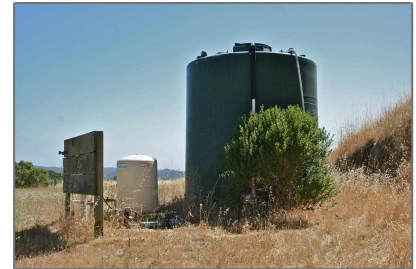

Lots And Land For Sale

0 Sqft - 21631 Eden Canyon Road, CASTRO VALLEY, California 94552-9665

Basic [Details](#)

Property Type:	Lots And Land
Listing Type:	For Sale
Listing ID:	40939310
Price:	\$512,000
Bedrooms:	0
Bathrooms:	0
Half Bathrooms:	0
Square Footage:	0 Sqft
Year Built:	0
Lot Area:	373,309 Sqft

Address [Map](#)

Country:	US
State:	CA
County:	Alameda
City:	CASTRO VALLEY

Features

View:

[Panoramic, Canyon, Hills](#)

Zipcode: **94552-9665**

Street: **Eden Canyon Road**

Street Number: **21631**