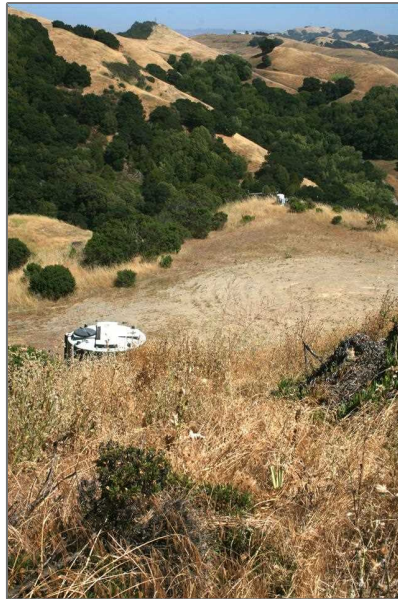

Lots And Land For Sale

0 Sqft - 21631 Eden Canyon Road, CASTRO VALLEY, California 94552-9665

Basic [Details](#)

Property Type:	Lots And Land
Listing Type:	For Sale
Listing ID:	40939310
Price:	\$512,000
Bedrooms:	0
Bathrooms:	0
Half Bathrooms:	0
Square Footage:	0 Sqft
Year Built:	0
Lot Area:	373,309 Sqft

Address [Map](#)

Country:	US
State:	CA
County:	Alameda
City:	CASTRO VALLEY

Features

View:

[Panoramic, Canyon, Hills](#)

Zipcode: **94552-9665**

Street: **Eden Canyon Road**

Street Number: **21631**