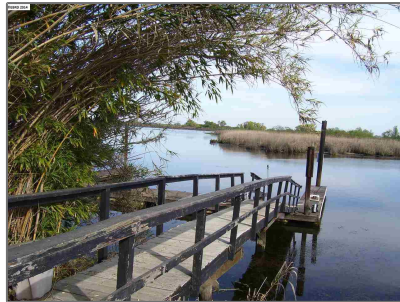

# Lots And Land For Sale

0 Sqft - 4278 STONE RD, BETHEL ISLAND,  
California 94511