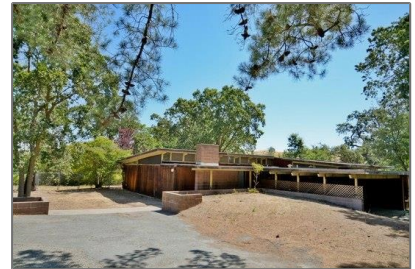

# Lots And Land For Sale

0 Sqft - 330 CREST AVE, ALAMO, California  
94507-2641

## Basic [Details](#)

Property Type:	<b>Lots And Land</b>
Listing Type:	<b>For Sale</b>
Listing ID:	<b>40939293</b>
Price:	<b>\$729,000</b>
Bedrooms:	<b>0</b>
Bathrooms:	<b>0</b>
Half Bathrooms:	<b>0</b>
Square Footage:	<b>0 Sqft</b>
Year Built:	<b>0</b>
Lot Area:	<b>26,136 Sqft</b>