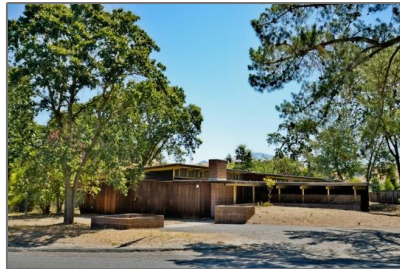

# Lots And Land For Sale

0 Sqft - 330 CREST AVE, ALAMO, California  
94507-2641

## Basic [Details](#)

Property Type:	<b>Lots And Land</b>
Listing Type:	<b>For Sale</b>
Listing ID:	<b>40939293</b>
Price:	<b>\$729,000</b>
Bedrooms:	<b>0</b>
Bathrooms:	<b>0</b>
Half Bathrooms:	<b>0</b>
Square Footage:	<b>0 Sqft</b>
Year Built:	<b>0</b>
Lot Area:	<b>26,136 Sqft</b>