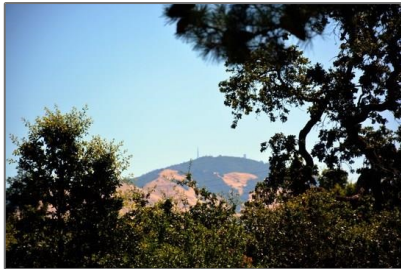

# Lots And Land For Sale

0 Sqft - 330 CREST AVE, ALAMO, California  
94507-2641