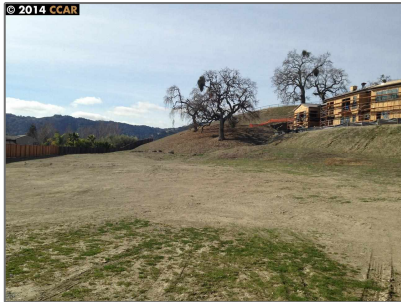

Lots And Land For Sale

0 Sqft - 330 CORRIE PLACE, ALAMO, California
94507

Basic [Details](#)

Property Type: **Lots And Land**

Listing Type: **For Sale**

Listing ID: **40939282**

Price: **\$1,050,000**

Bedrooms: **0**

County: **Contra Costa**

City: **ALAMO**

Zipcode: **94507**

Street: **CORRIE PLACE**

Street Number: **330**

Floor Number: **0**

Longitude: **W123° 58' 52.2"**

Latitude: **N37° 50' 46.3"**