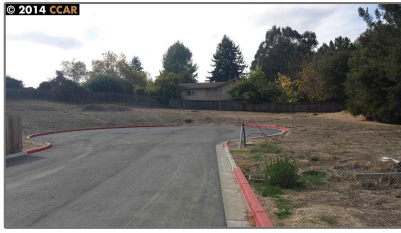

Lots And Land For Sale

0 Sqft - 202 Valley View Pl, EL SOBRANTE,
California 94803

Basic [Details](#)

Property Type:	Lots And Land
Listing Type:	For Sale
Listing ID:	40939261
Price:	\$167,000
Bedrooms:	0
Bathrooms:	0
Half Bathrooms:	0
Square Footage:	0 Sqft
Year Built:	0
Lot Area:	8,041 Sqft

Address [Map](#)

Country:	US
State:	CA
County:	Contra Costa
City:	EL SOBRANTE
Zipcode:	94803
Street:	Valley View Pl
Street Number:	202
Floor Number:	0
Longitude:	W123° 42' 54"
Latitude:	N37° 58' 2.5"

Agent [Info](#)