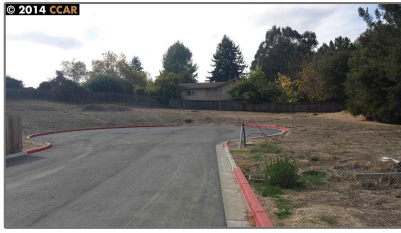

Lots And Land For Sale

0 Sqft - 207 VALLEY VIEW PL, EL SOBRANTE,
California 94803

Basic [Details](#)

Property Type:	Lots And Land
Listing Type:	For Sale
Listing ID:	40939260
Price:	\$167,000
Bedrooms:	0
Bathrooms:	0
Half Bathrooms:	0
Square Footage:	0 Sqft
Year Built:	0
Lot Area:	9,881 Sqft

Address [Map](#)

Country:	US
State:	CA
County:	Contra Costa
City:	EL SOBRANTE
Zipcode:	94803
Street:	VALLEY VIEW PL
Street Number:	207
Floor Number:	0
Longitude:	W123° 42' 54.4"
Latitude:	N37° 58' 1.1"