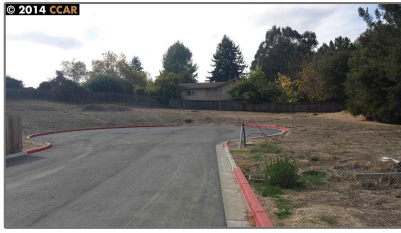

Lots And Land For Sale

0 Sqft - 208 VALLEY VIEW PL, EL SOBRANTE,
California 94803

Basic [Details](#)

Property Type:	Lots And Land
Listing Type:	For Sale
Listing ID:	40939254
Price:	\$167,000
Bedrooms:	0
Bathrooms:	0
Half Bathrooms:	0
Square Footage:	0 Sqft
Year Built:	0
Lot Area:	9,684 Sqft

Address [Map](#)

Country:	US
State:	CA
County:	Contra Costa
City:	EL SOBRANTE
Zipcode:	94803
Street:	VALLEY VIEW PL
Street Number:	208
Floor Number:	0
Longitude:	W123° 42' 53.3"
Latitude:	N37° 58' 1.8"