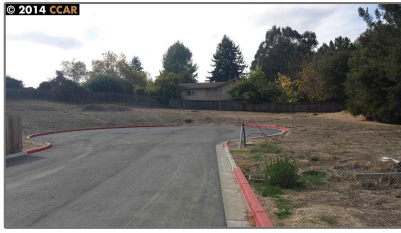

Lots And Land For Sale

0 Sqft - 214 VALLEY VIEW PL, EL SOBRANTE,
California 94803

Basic [Details](#)

Property Type:	Lots And Land
Listing Type:	For Sale
Listing ID:	40939253
Price:	\$167,000
Bedrooms:	0
Bathrooms:	0
Half Bathrooms:	0
Square Footage:	0 Sqft
Year Built:	0
Lot Area:	11,345 Sqft

Address [Map](#)

Country:	US
State:	CA
County:	Contra Costa
City:	EL SOBRANTE
Zipcode:	94803
Street:	VALLEY VIEW PL
Street Number:	214
Floor Number:	0
Longitude:	W123° 42' 53.3"
Latitude:	N37° 58' 0.9"