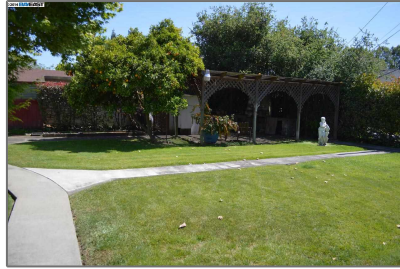

Lots And Land For Sale

0 Sqft - 0 CHERRY WAY, HAYWARD, California
94541

Basic [Details](#)

Property Type:	Lots And Land
Listing Type:	For Sale
Listing ID:	40939252
Price:	\$139,000
Bedrooms:	0
Bathrooms:	0
Half Bathrooms:	0
Square Footage:	0 Sqft
Year Built:	0
Lot Area:	5,700 Sqft