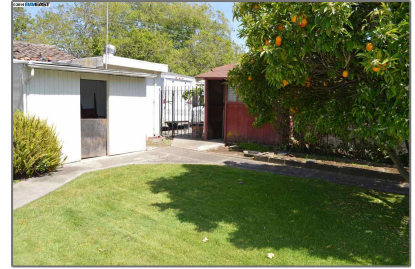

Lots And Land For Sale

0 Sqft - 0 CHERRY WAY, HAYWARD, California
94541

Basic [Details](#)

Property Type:	Lots And Land
Listing Type:	For Sale
Listing ID:	40939252
Price:	\$139,000
Bedrooms:	0
Bathrooms:	0
Half Bathrooms:	0
Square Footage:	0 Sqft
Year Built:	0
Lot Area:	5,700 Sqft