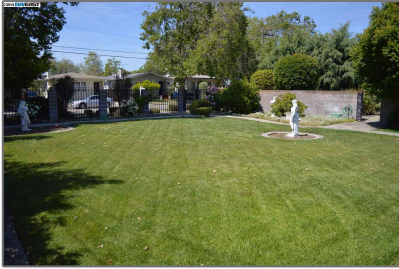

Lots And Land For Sale

0 Sqft - 0 CHERRY WAY, HAYWARD, California
94541

Basic [Details](#)

Property Type:	Lots And Land
Listing Type:	For Sale
Listing ID:	40939252
Price:	\$139,000
Bedrooms:	0
Bathrooms:	0
Half Bathrooms:	0
Square Footage:	0 Sqft
Year Built:	0
Lot Area:	5,700 Sqft