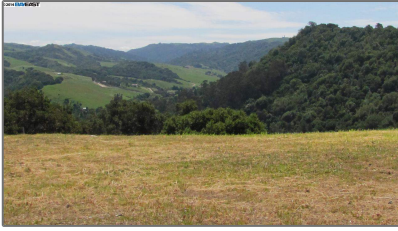

Lots And Land For Sale

0 Sqft - 21243 Knuppe Pl, CASTRO VALLEY,
California 94552

Basic [Details](#)

Property Type:	Lots And Land
Listing Type:	For Sale
Listing ID:	40939237
Price:	\$625,000
Bedrooms:	0
Bathrooms:	0
Half Bathrooms:	0
Square Footage:	0 Sqft
Year Built:	0
Lot Area:	43,559 Sqft

Features

View:

[Canyon, Hills, Valley](#)

Address [Map](#)

Country:	US
State:	CA
County:	Alameda
City:	CASTRO VALLEY
Zipcode:	94552
Street:	Knuppe Pl
Street Number:	21243
Floor Number:	0
Longitude:	W123° 57' 50.3"