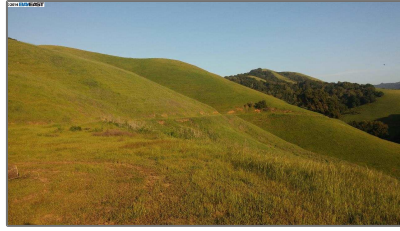

Lots And Land For Sale

0 Sqft - 25226 PALOMARES RD, CASTRO VALLEY, California 94552-9716

Basic [Details](#)

Property Type:	Lots And Land
Listing Type:	For Sale
Listing ID:	40939230
Price:	$2,000,000
Bedrooms:	0
Bathrooms:	0
Half Bathrooms:	0
Square Footage:	0 Sqft
Year Built:	0
Lot Area:	4,830,370 Sqft

Address [Map](#)

Country:	US
State:	CA
County:	Alameda
City:	CASTRO VALLEY
Zipcode:	94552-9716
Street:	PALOMARES RD
Street Number:	25226
Floor Number:	0

Features

☒	View:	Panoramic, Canyon, Hills, Pasture