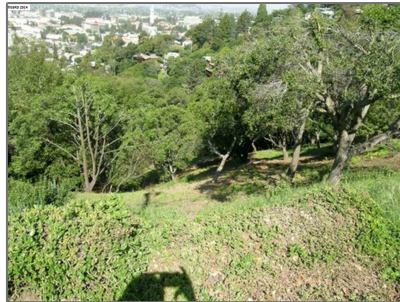

Lots And Land For Sale

0 Sqft - 544 DWIGHT PL, BERKELEY, California
94704-2513

Basic [Details](#)

Property Type:	Lots And Land
Listing Type:	For Sale
Listing ID:	40939207
Price:	\$180,000
Bedrooms:	0
Bathrooms:	0
Half Bathrooms:	0
Square Footage:	0 Sqft
Year Built:	0
Lot Area:	9,759 Sqft

Address [Map](#)

Country:	US
State:	CA
County:	Alameda
City:	BERKELEY
Zipcode:	94704-2513
Street:	DWIGHT PL
Street Number:	544
Floor Number:	0

Features

View:

[Panoramic, Bay, City Lights, San Francisco, Golden Gate Bridge, Bay Bridge](#)