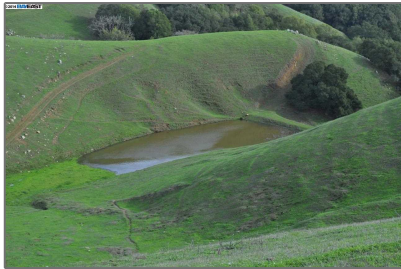

Lots And Land For Sale

0 Sqft - 34400 Palomares Road, CASTRO VALLEY,
California 94552

Basic [Details](#)

Property Type:	Lots And Land
Listing Type:	For Sale
Listing ID:	40939202
Price:	\$1,498,800
Bedrooms:	0
Bathrooms:	0
Half Bathrooms:	0
Square Footage:	0 Sqft
Year Built:	0
Lot Area:	6,955,660 Sqft

Address [Map](#)

Country:	US
State:	CA
County:	Alameda
City:	CASTRO VALLEY
Zipcode:	94552
Street:	Palomares Road
Street Number:	34400
Floor Number:	0

Features

View:

[Panoramic, Canyon, Hills, Valley, Mt Diablo, Bay, City Lights, San Francisco, Pasture, Greenbelt, Las Trampas Foothills](#)