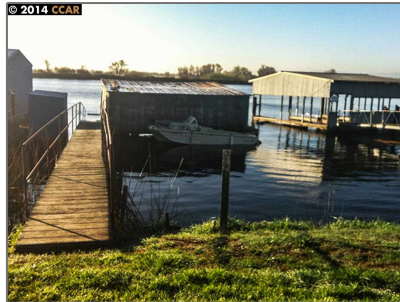

Lots And Land For Sale

0 Sqft - 4606 Stone Road, BETHEL ISLAND,
California 94511

Basic [Details](#)

Property Type:	Lots And Land
Listing Type:	For Sale
Listing ID:	40939162
Price:	\$118,000
Bedrooms:	0
Bathrooms:	0
Half Bathrooms:	0
Square Footage:	0 Sqft
Year Built:	0
Lot Area:	7,650 Sqft