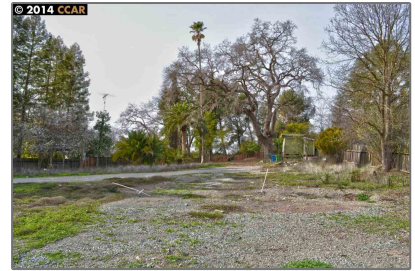

# Lots And Land For Sale

0 Sqft - 1202 Mt View Blvd, WALNUT CREEK,  
California 94596

## Basic [Details](#)

Property Type:	<b>Lots And Land</b>
Listing Type:	<b>For Sale</b>
Listing ID:	<b>40939142</b>
Price:	<b>\$778,000</b>
Bedrooms:	<b>0</b>
Bathrooms:	<b>0</b>
Half Bathrooms:	<b>0</b>
Square Footage:	<b>0 Sqft</b>
Year Built:	<b>0</b>
Lot Area:	<b>36,022 Sqft</b>

## Address [Map](#)

Country:	<b>US</b>
State:	<b>CA</b>
County:	<b>Contra Costa</b>
City:	<b>WALNUT CREEK</b>
Zipcode:	<b>94596</b>
Street:	<b>Mt View Blvd</b>
Street Number:	<b>1202</b>
Floor Number:	<b>0</b>