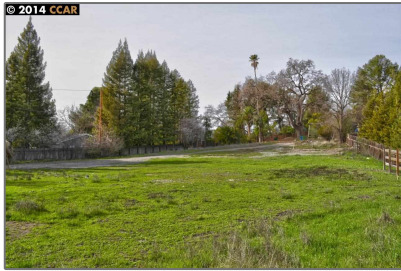

# Lots And Land For Sale

0 Sqft - 1202 Mt View Blvd, WALNUT CREEK,  
California 94596

## Basic [Details](#)

Property Type:	<b>Lots And Land</b>
Listing Type:	<b>For Sale</b>
Listing ID:	<b>40939142</b>
Price:	<b>\$778,000</b>
Bedrooms:	<b>0</b>
Bathrooms:	<b>0</b>
Half Bathrooms:	<b>0</b>
Square Footage:	<b>0 Sqft</b>
Year Built:	<b>0</b>
Lot Area:	<b>36,022 Sqft</b>

## Address [Map](#)

Country:	<b>US</b>
State:	<b>CA</b>
County:	<b>Contra Costa</b>
City:	<b>WALNUT CREEK</b>
Zipcode:	<b>94596</b>
Street:	<b>Mt View Blvd</b>
Street Number:	<b>1202</b>
Floor Number:	<b>0</b>