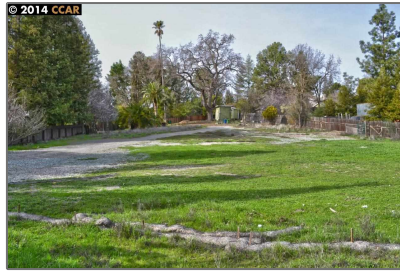

# Lots And Land For Sale

0 Sqft - 1202 Mt View Blvd, WALNUT CREEK,  
California 94596

## Basic [Details](#)

Property Type:	<b>Lots And Land</b>
Listing Type:	<b>For Sale</b>
Listing ID:	<b>40939142</b>
Price:	<b>\$778,000</b>
Bedrooms:	<b>0</b>
Bathrooms:	<b>0</b>
Half Bathrooms:	<b>0</b>
Square Footage:	<b>0 Sqft</b>
Year Built:	<b>0</b>
Lot Area:	<b>36,022 Sqft</b>

## Address [Map](#)

Country:	<b>US</b>
State:	<b>CA</b>
County:	<b>Contra Costa</b>
City:	<b>WALNUT CREEK</b>
Zipcode:	<b>94596</b>
Street:	<b>Mt View Blvd</b>
Street Number:	<b>1202</b>
Floor Number:	<b>0</b>