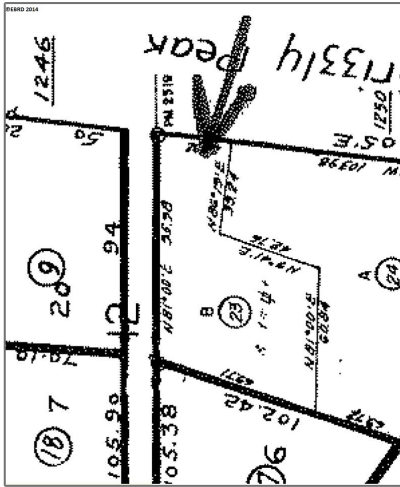

Lots And Land For Sale

0 Sqft - 1248 GRIZZLY PEAK BLVD, BERKELEY,
California 94708-2128

Basic Details

Property Type:	Lots And Land
Listing Type:	For Sale
Listing ID:	40939141
Price:	\$199,000
Bedrooms:	0
Bathrooms:	0
Half Bathrooms:	0
Square Footage:	0 Sqft
Year Built:	0
Lot Area:	5,396 Sqft

Address Map

Country:	US
State:	CA
County:	Alameda
City:	BERKELEY
Zipcode:	94708-2128
Street:	GRIZZLY PEAK BLVD
Street Number:	1248
Floor Number:	0
Longitude:	W123° 44' 52.3"
Latitude:	N37° 53' 18.3"

Agent Info