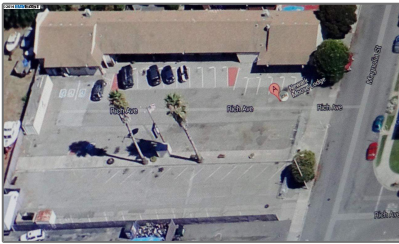

# Lots And Land For Sale

0 Sqft - 6840 Rich Ave, NEWARK, California 94560

## Basic [Details](#)

Property Type:	<b>Lots And Land</b>
Listing Type:	<b>For Sale</b>
Listing ID:	<b>40939114</b>
Price:	<b>\$1,250,000</b>
Bedrooms:	<b>0</b>
Bathrooms:	<b>0</b>
Half Bathrooms:	<b>0</b>
Square Footage:	<b>0 Sqft</b>
Year Built:	<b>0</b>
Lot Area:	<b>33,291 Sqft</b>

## Address [Map](#)

Country:	<b>US</b>
State:	<b>CA</b>
County:	<b>Alameda</b>
City:	<b>NEWARK</b>
Zipcode:	<b>94560</b>
Street:	<b>Rich Ave</b>
Street Number:	<b>6840</b>
Floor Number:	<b>0</b>
Longitude:	<b>W123° 57' 49.8"</b>
Latitude:	<b>N37° 31' 48.5"</b>