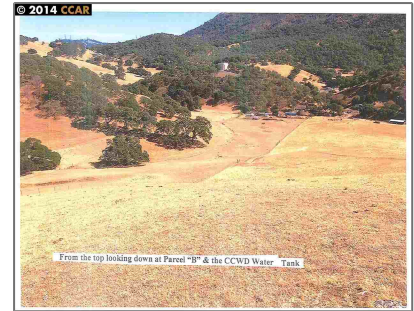

## Basic Details

Property Type:	<b>Lots And Land</b>
Listing Type:	<b>For Sale</b>
Listing ID:	<b>40939086</b>
Price:	<b>\$650,000</b>
Bedrooms:	<b>0</b>
Bathrooms:	<b>0</b>
Half Bathrooms:	<b>0</b>
Square Footage:	<b>0 Sqft</b>
Year Built:	<b>0</b>
Lot Area:	<b>884,267 Sqft</b>