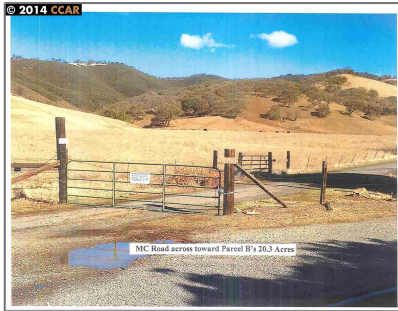

Lots And Land For Sale

0 Sqft - 9201 MARSH CREEK RD, CLAYTON,
California 94517

Basic Details

Property Type:	Lots And Land
Listing Type:	For Sale
Listing ID:	40939086
Price:	$650,000
Bedrooms:	0
Bathrooms:	0
Half Bathrooms:	0
Square Footage:	0 Sqft
Year Built:	0
Lot Area:	884,267 Sqft

Address Map

Country:	US
State:	CA
County:	Contra Costa
City:	CLAYTON
Zipcode:	94517
Street:	MARSH CREEK RD
Street Number:	9201
Floor Number:	0

Features

☒ View:

[Panoramic, Hills, Mt
Diablo, Pasture,
Mountains](#)