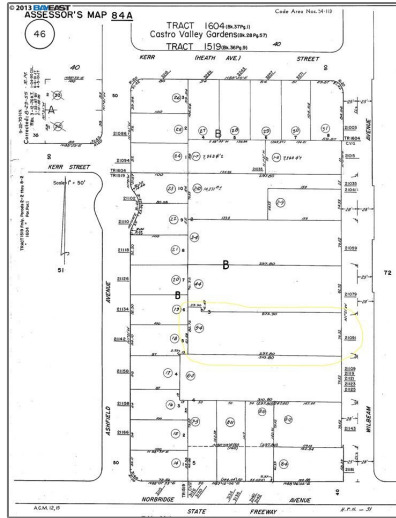

Lots And Land For Sale

0 Sqft - 21091 WILBEAM AVE, CASTRO VALLEY,
California 94546-5812

Basic Details

Property Type: **Lots And Land**

Listing Type: **For Sale**

Listing ID: **40939043**

Price: **\$925,000**

Bedrooms: **0**

Bathrooms: **0**

Half Bathrooms: **0**

Square Footage: **0 Sqft**

Year Built: **0**

Lot Area: **20,713 Sqft**

Address Map

Country: **US**

State: **CA**

County: **Alameda**

City: **CASTRO VALLEY**

Zipcode: **94546-5812**

Street: **WILBEAM AVE**

Street Number: **21091**

Floor Number: **0**

Longitude: **W123° 55' 20.3"**

Latitude: **N37° 41' 31"**

Agent Info

✉ ashwin@plexoware.com

No Image