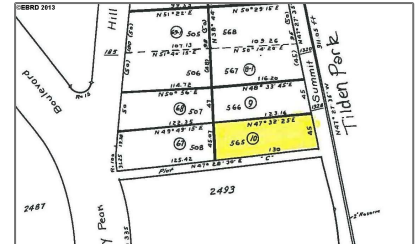

Lots And Land For Sale

0 Sqft - S 1328 Summit Road, BERKELEY,
California 94708

Basic [Details](#)

Property Type:	Lots And Land
Listing Type:	For Sale
Listing ID:	40938992
Price:	\$330,000
Bedrooms:	0
Bathrooms:	0
Half Bathrooms:	0
Square Footage:	0 Sqft
Year Built:	0
Lot Area:	5,705 Sqft

Address [Map](#)

Country:	US
State:	CA
County:	Alameda
City:	BERKELEY
Zipcode:	94708
Street:	Summit Road
Street Number:	S 1328
Floor Number:	0

Features

View:

[Bay, City Lights, San Francisco, Golden Gate Bridge](#)

Longitude: **W123° 45' 9.5"**

Latitude: **N37° 53' 6.3"**

Agent [Info](#)

✉ ashwin@plexoware.com

-
