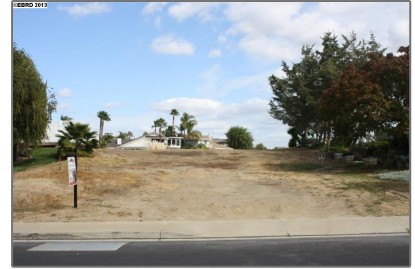

Lots And Land For Sale

0 Sqft - 1023 WILLOW LAKE RD, DISCOVERY BAY, California 94514-9402

Basic [Details](#)

Property Type: **Lots And Land**

Listing Type: **For Sale**

Listing ID: **40938949**

Price: **\$369,000**